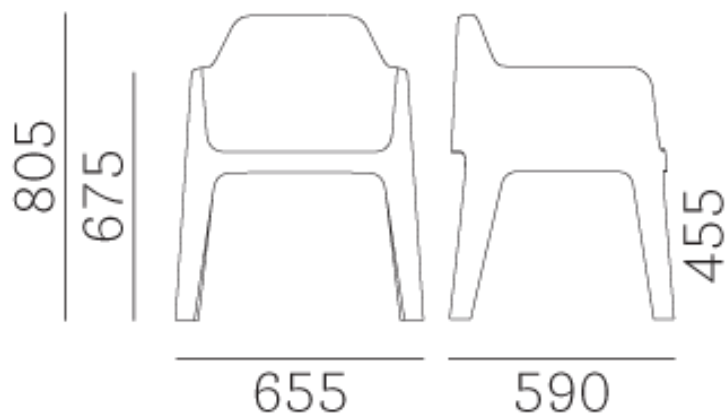

Plus 630.3

Matte finish polypropylene, suitable both for indoor and outdoor areas.

Brand: **Pedrali, Made in Italy**

Item type: Armchair

Item Code: 630/BI + 630/3/D35

Designer: Alessandro Busana

Color: White with Cat. D35 injected polyurethane cushion

Dimension: 65.5 x 59 x 80.5 cm

Click the link for more options and finishes:

<https://www.pedrali.it/en/products/catalog/Accessory-PLUS-630.3/>